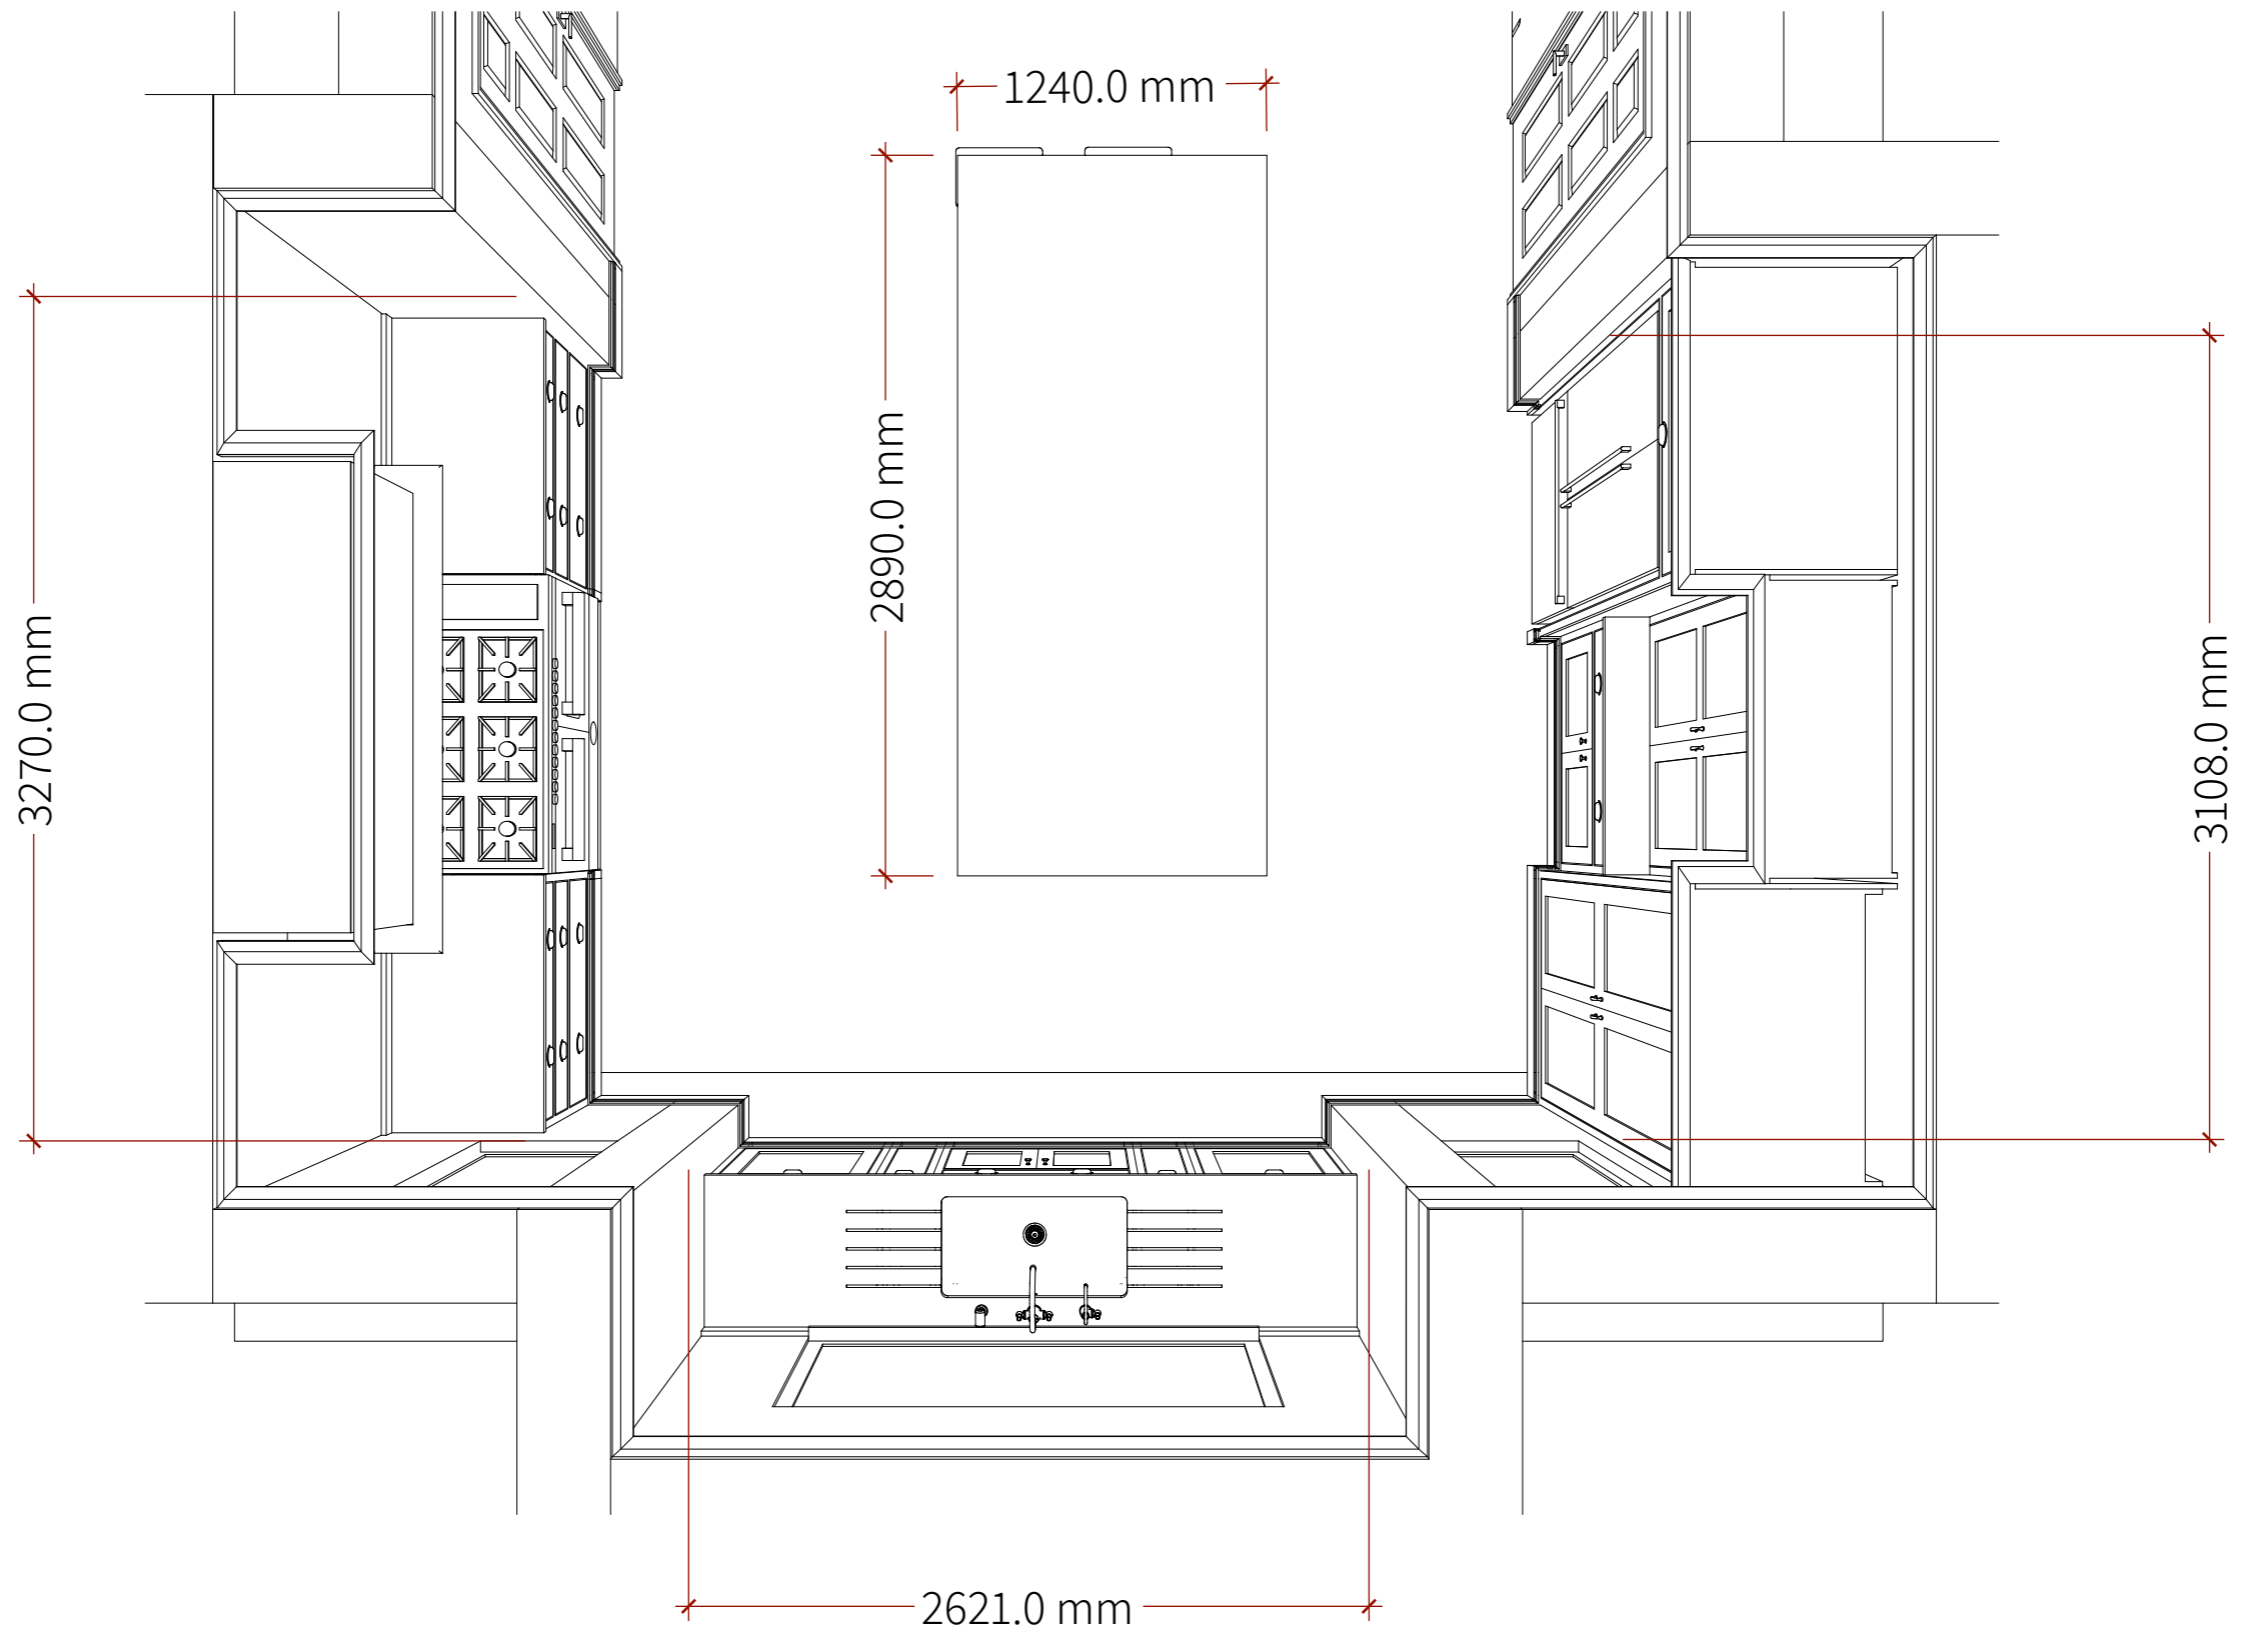

ENGLISH CLASSIC EX-DISPLAY

Fine English Furniture by
CHARLIE KINGHAM

Beautifully simple, Simply beautiful.