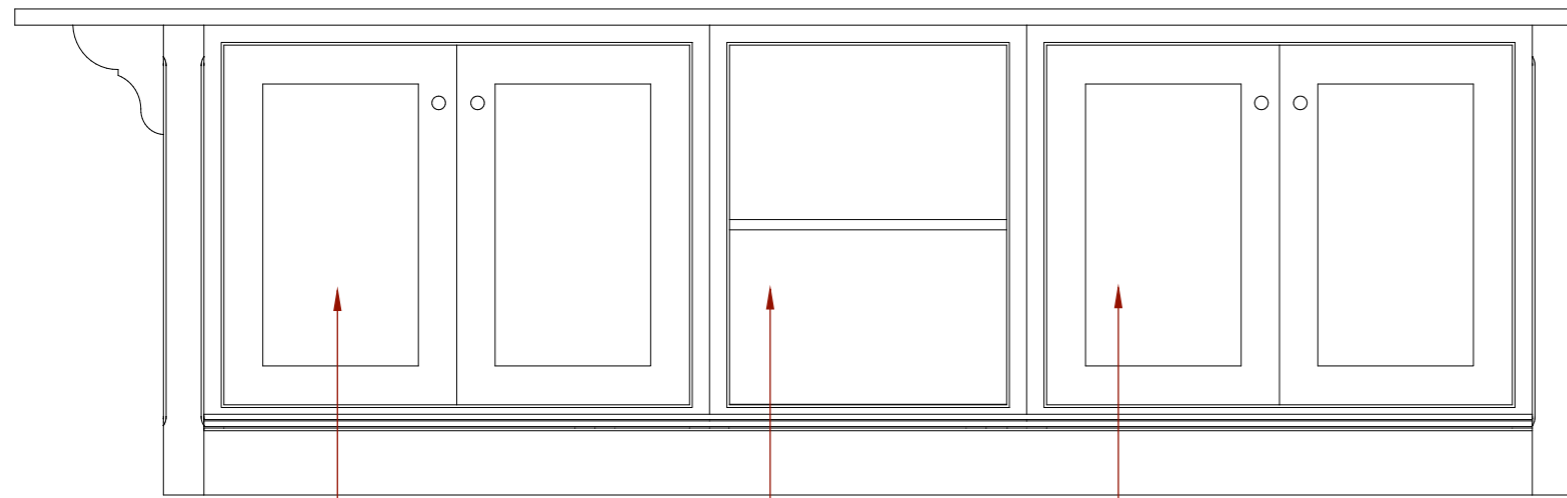

836mm wide triple drawer base unit.
Solid oak drawer boxes with dovetails joints.

ENGLISH CLASSIC

Fine English Furniture by
CHARLIE KINGHAM

Beautifully simple, Simply beautiful.

ENGLISH CLASSIC EX-DISPLAY

Fine English Furniture by
CHARLIE KINGHAM

Beautifully simple, Simply beautiful.

ENGLISH CLASSIC

936mm wide double door base unit.
Oak interior with adjustable shelf.

536mm wide open base unit.
Oak interior with adjustable shelf.

936mm wide double door base unit.
Oak interior with adjustable shelf.

Chamfered corner posts x5

936mm wide single draw open base unit.
Solid oak drawer boxes with dovetail joints.
Oak interior with adjustable shelf.