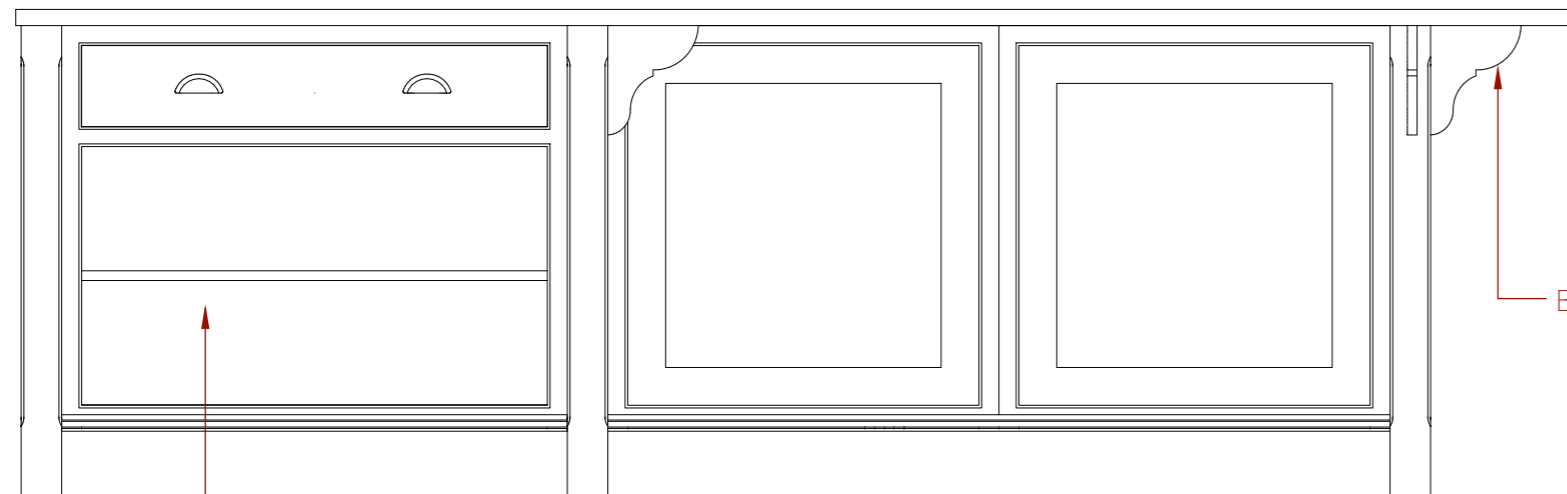

Fine English Furniture by
CHARLIE KINGHAM

Beautifully simple, Simply beautiful.

ENGLISH CLASSIC

936mm wide double door base unit.
Oak interior with adjustable shelf.

536mm wide open base unit.
Oak interior with adjustable shelf.

936mm wide double door base unit.
Oak interior with adjustable shelf.

Chamfered corner posts x5

936mm wide single draw open base unit.
Solid oak drawer boxes with dovetail joints.
Oak interior with adjustable shelf.