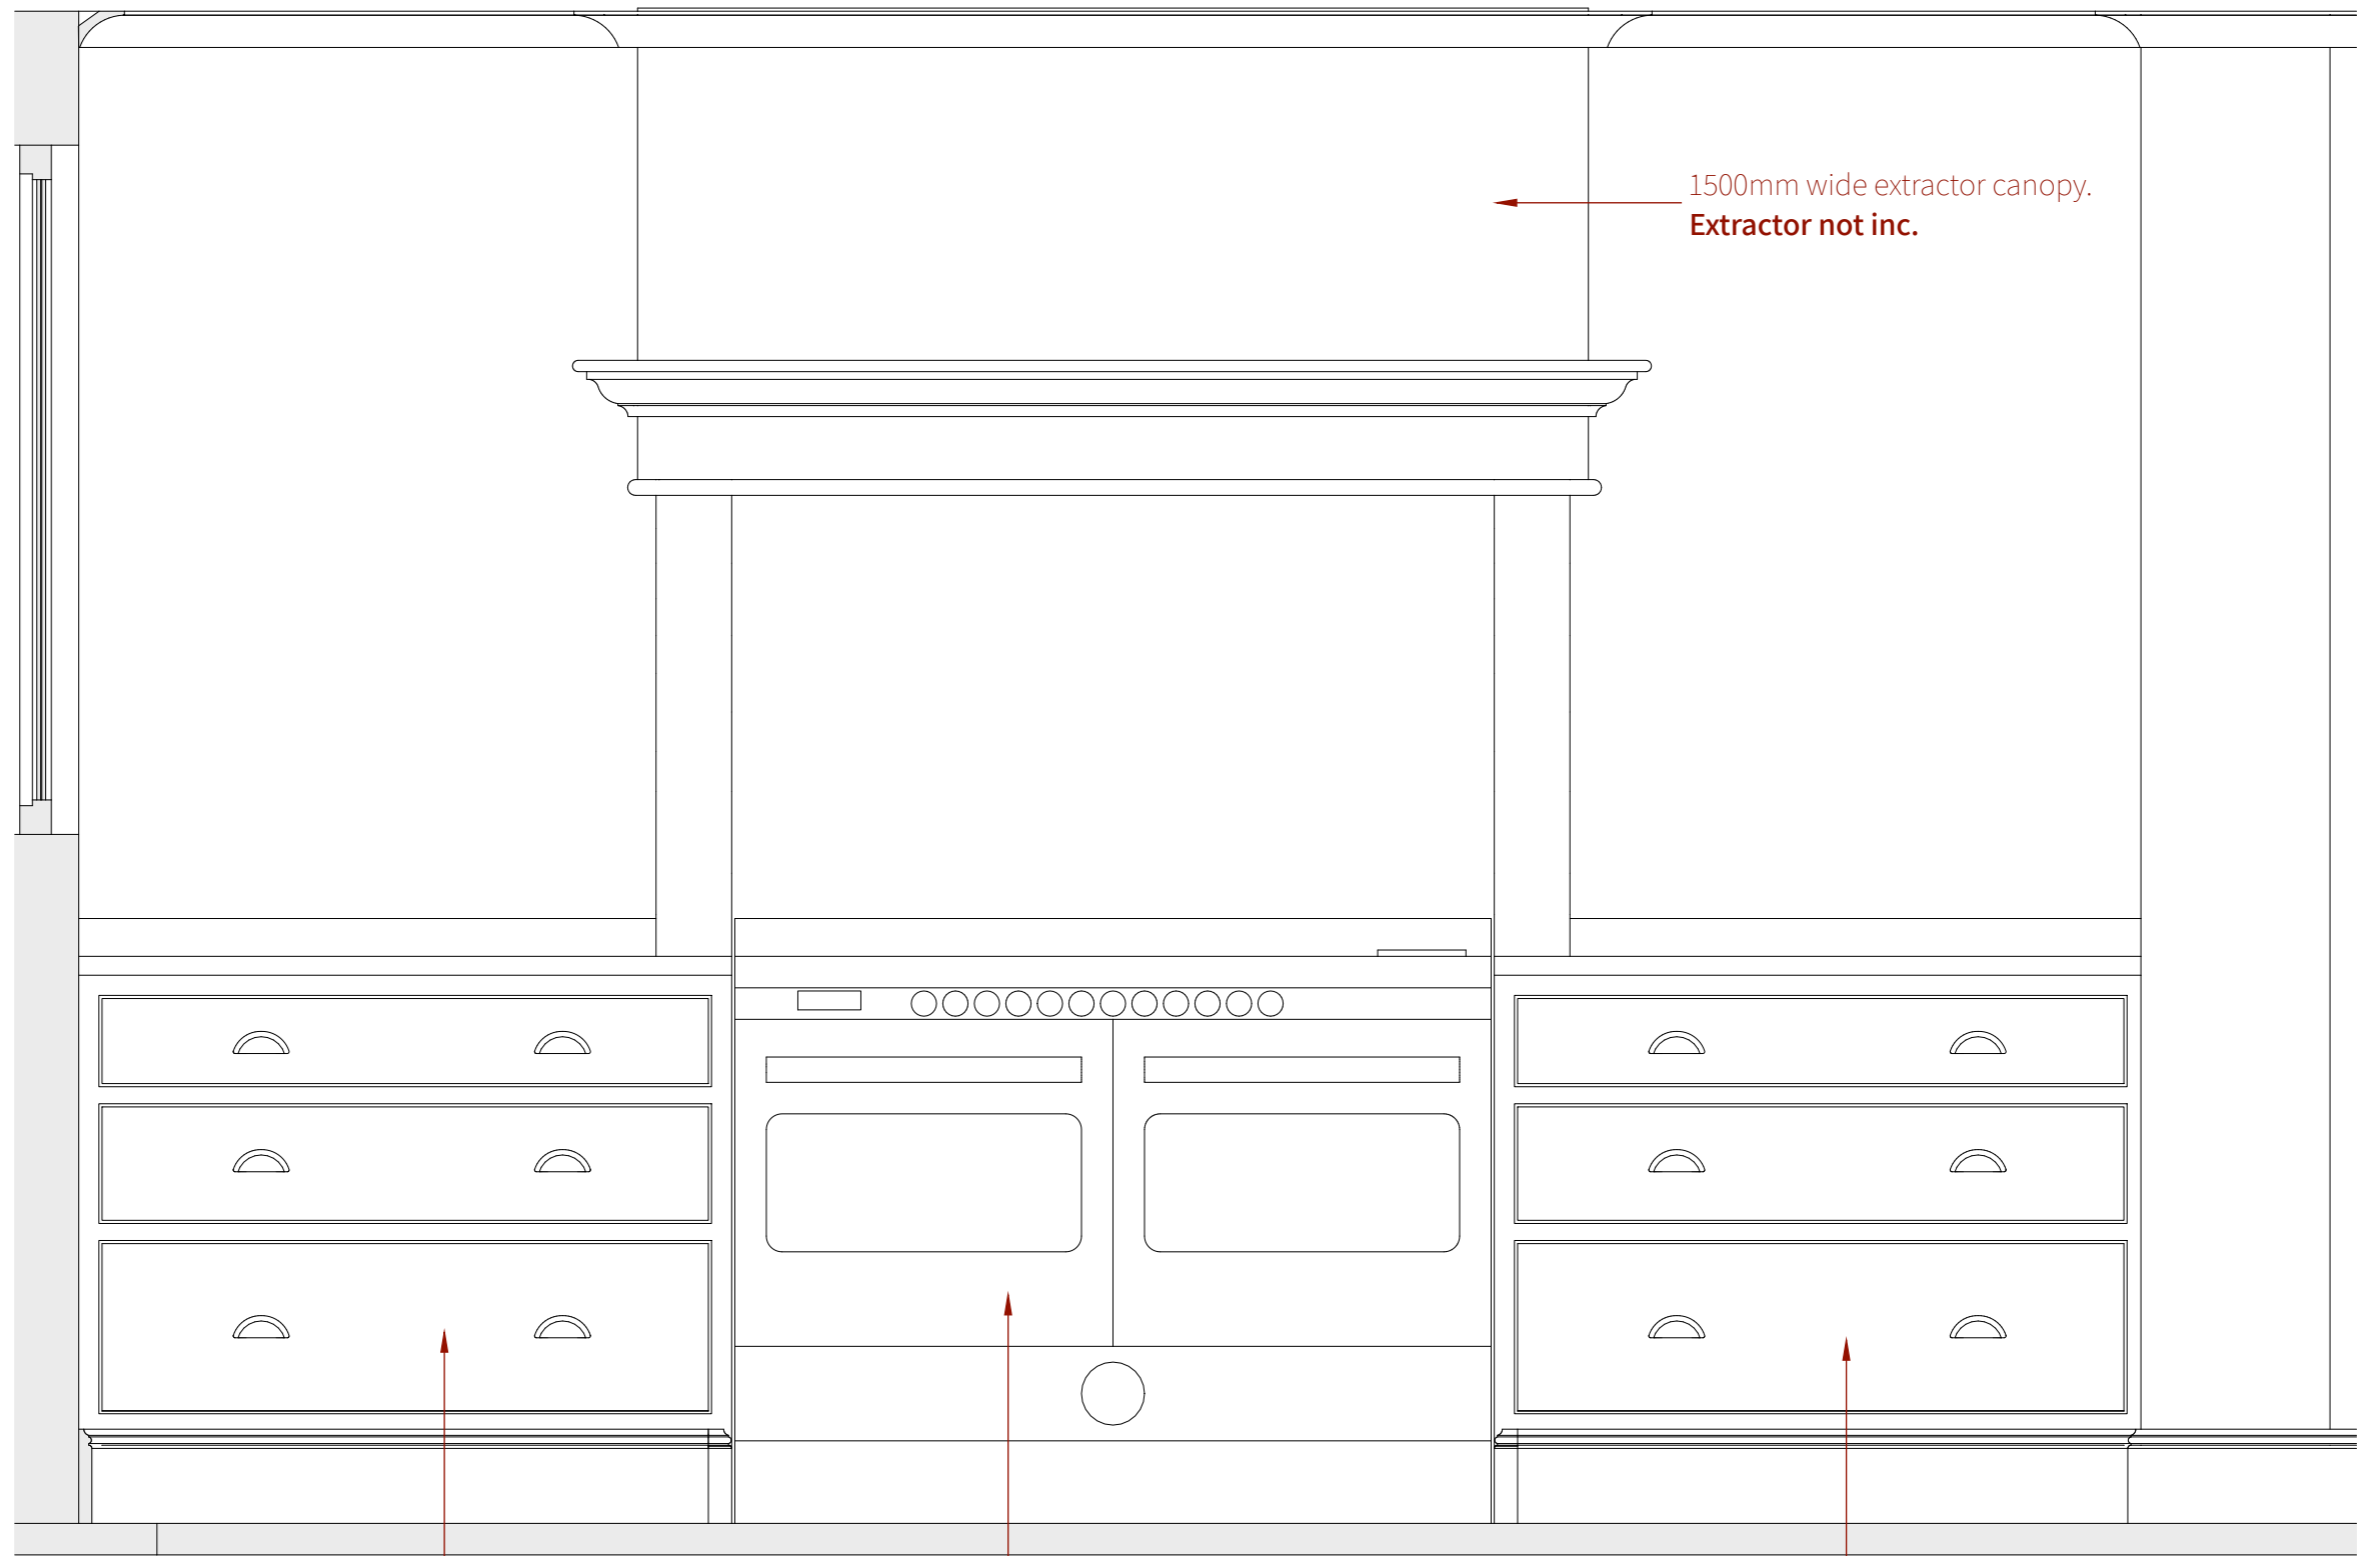

1036mm wide single drawer
double door base unit.
Oak interior with adjustable shelf. Solid
oak drawer boxes with dovetail joints.

1036mm wide double door
dresser unit. Oak interior with
four adjustable shelves

1036mm wide double door tall larder unit.
Oak interior with four adjustable shelves.

Fine English Furniture by
CHARLIE KINGHAM

Beautifully simple, Simply beautiful.

ENGLISH CLASSIC

Fine English Furniture by
CHARLIE KINGHAM

Beautifully simple, Simply beautiful.

ENGLISH CLASSIC

ENGLISH CLASSIC

1500mm wide extractor canopy.
Extractor not inc.

836mm wide triple drawer base unit.
Solid oak drawer boxes with dovetails joints.

Cooker not inc.

Fine English Furniture by
CHARLIE KINGHAM

Beautifully simple, Simply beautiful.

ENGLISH CLASSIC

936mm wide double door base unit.
Oak interior with adjustable shelf.

536mm wide open base unit.
Oak interior with adjustable shelf.