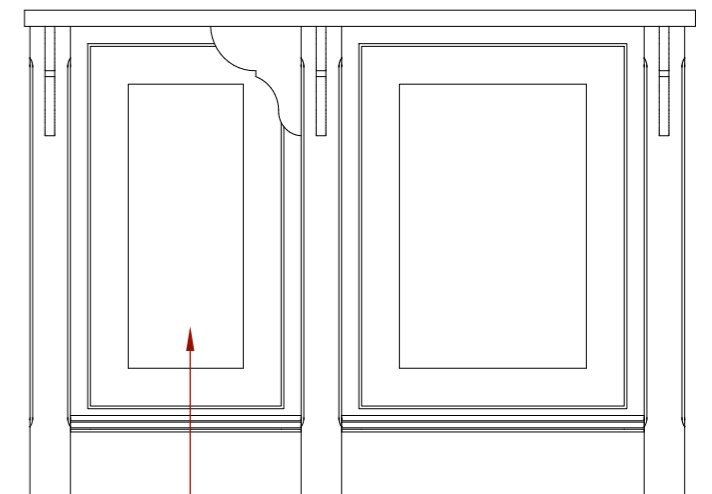

Shaker end panels

Fine English Furniture by
CHARLIE KINGHAM

Beautifully simple, Simply beautiful.