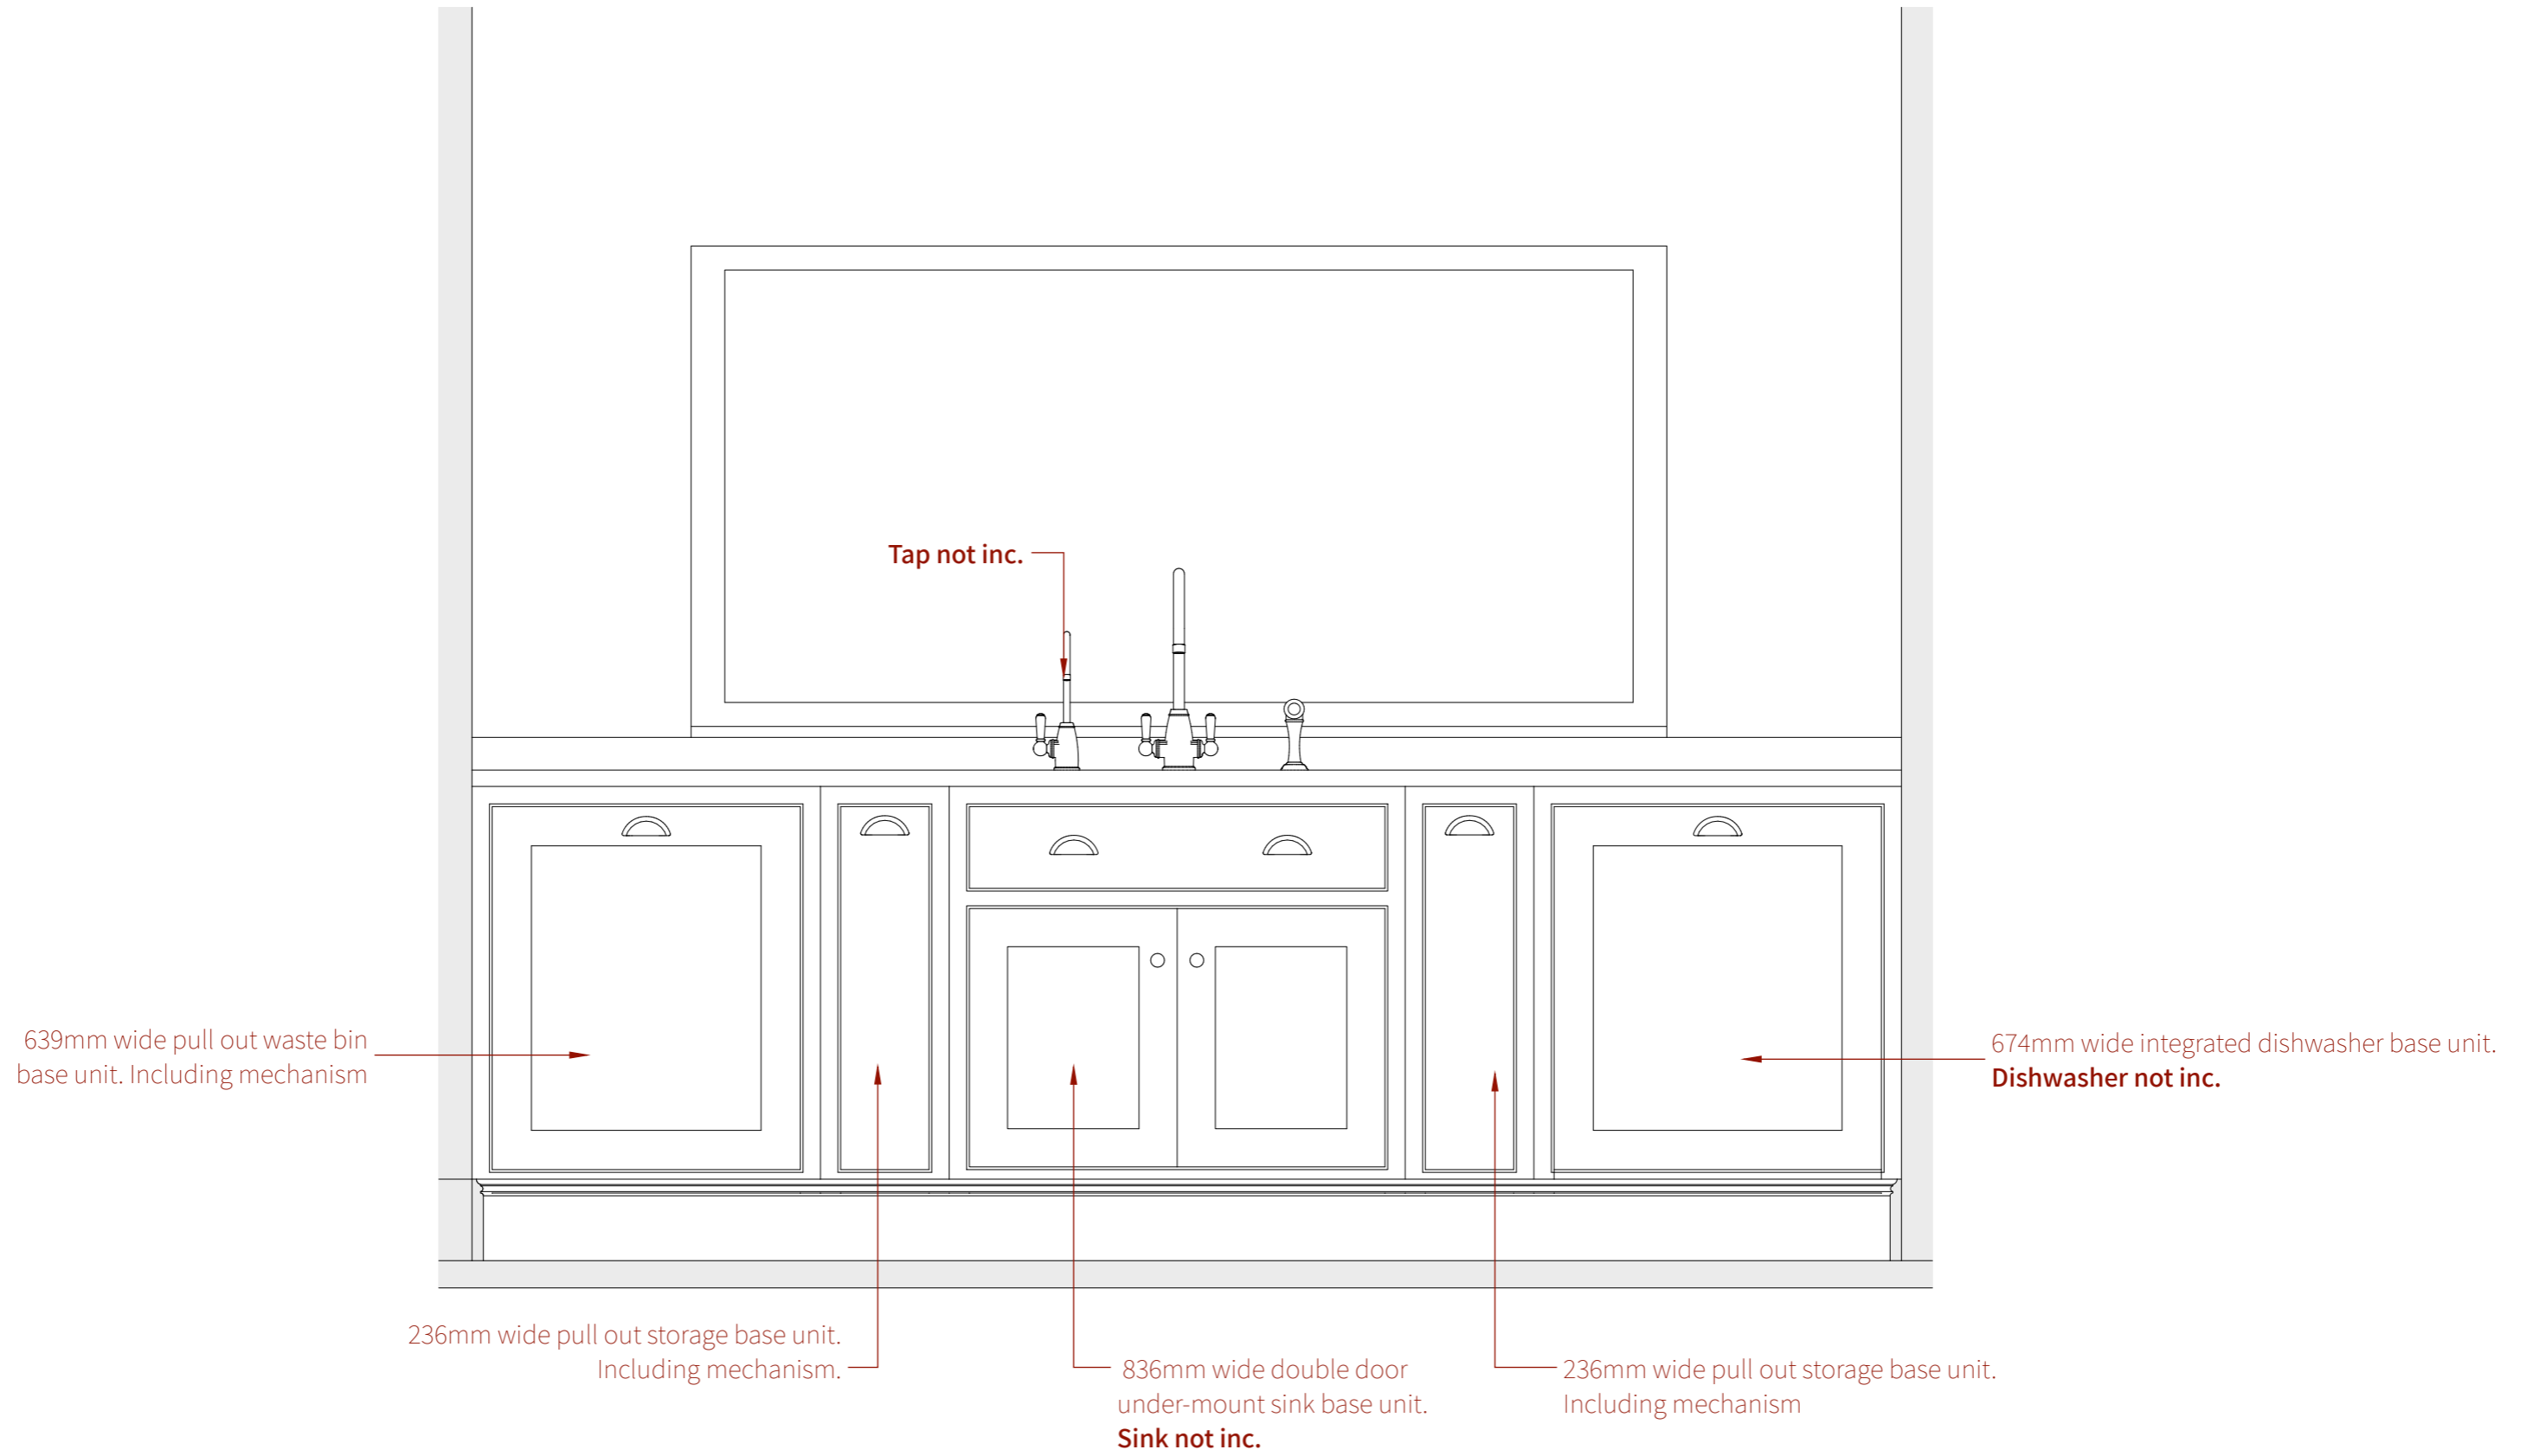

1036mm wide double door tall larder unit.
Oak interior with four adjustable shelves.

Fine English Furniture by
CHARLIE KINGHAM

Beautifully simple, Simply beautiful.

ENGLISH CLASSIC

Fine English Furniture by
CHARLIE KINGHAM

Beautifully simple, Simply beautiful.

ENGLISH CLASSIC

ENGLISH CLASSIC

1500mm wide extractor canopy.
Extractor not inc.

836mm wide triple drawer base unit.
Solid oak drawer boxes with dovetails joints.

Cooker not inc.

Fine English Furniture by
CHARLIE KINGHAM

Beautifully simple, Simply beautiful.

ENGLISH CLASSIC

936mm wide double door base unit.
Oak interior with adjustable shelf.

536mm wide open base unit.
Oak interior with adjustable shelf.