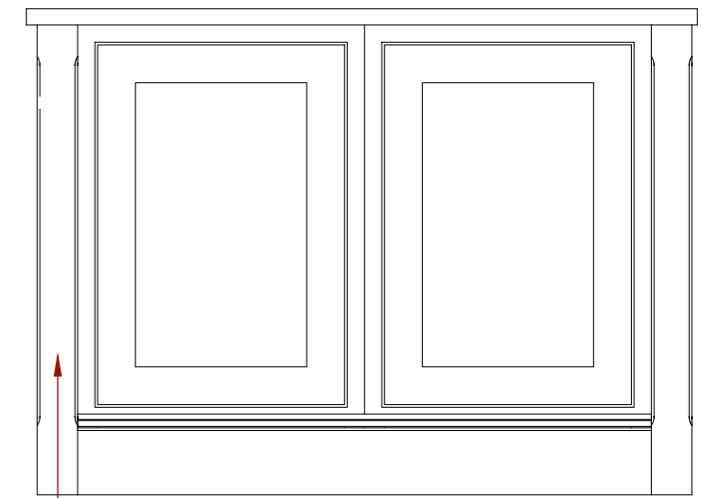

Fine English Furniture by
CHARLIE KINGHAM

Beautifully simple, Simply beautiful.

ENGLISH CLASSIC

936mm wide double door base unit.
Oak interior with adjustable shelf.

536mm wide open base unit.
Oak interior with adjustable shelf.

936mm wide double door base unit.
Oak interior with adjustable shelf.

Chamfered corner posts x5

936mm wide single draw open base unit.
Solid oak drawer boxes with dovetail joints.
Oak interior with adjustable shelf.