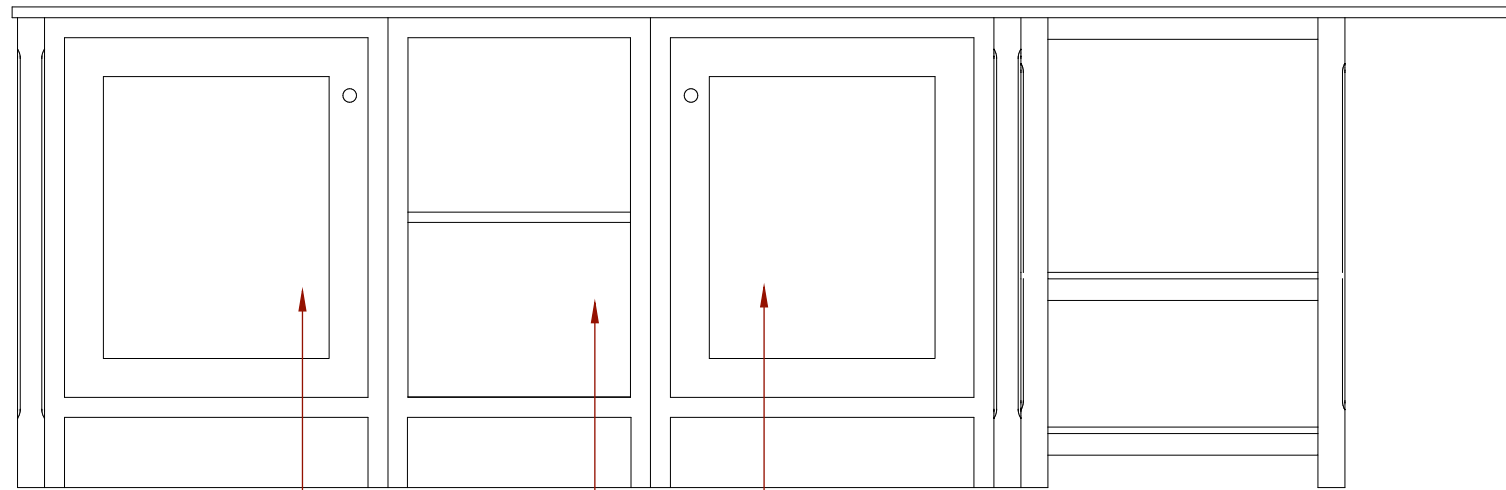

Beautifully simple, Simply beautiful.

KINGHAM SHAKER

KINGHAM SHAKER

Fine English Furniture by
CHARLIE KINGHAM

Beautifully simple, Simply beautiful.

KINGHAM SHAKER

636mm wide single door base unit.
Oak interior with adjustable shelf.

636mm wide open base unit.
Oak interior with adjustable shelf.

636mm wide single door base unit.
Oak interior with adjustable shelf.

Chamfered corner posts x5

636mm wide pastry bench
with two shelves

636mm wide single door base unit.
Oak interior with adjustable shelf.

636mm wide open base unit.
Oak interior with adjustable shelf.

636mm wide single door base unit.
Oak interior with adjustable shelf.

V-groove end panels.

Fine English Furniture by
CHARLIE KINGHAM

Beautifully simple, Simply beautiful.