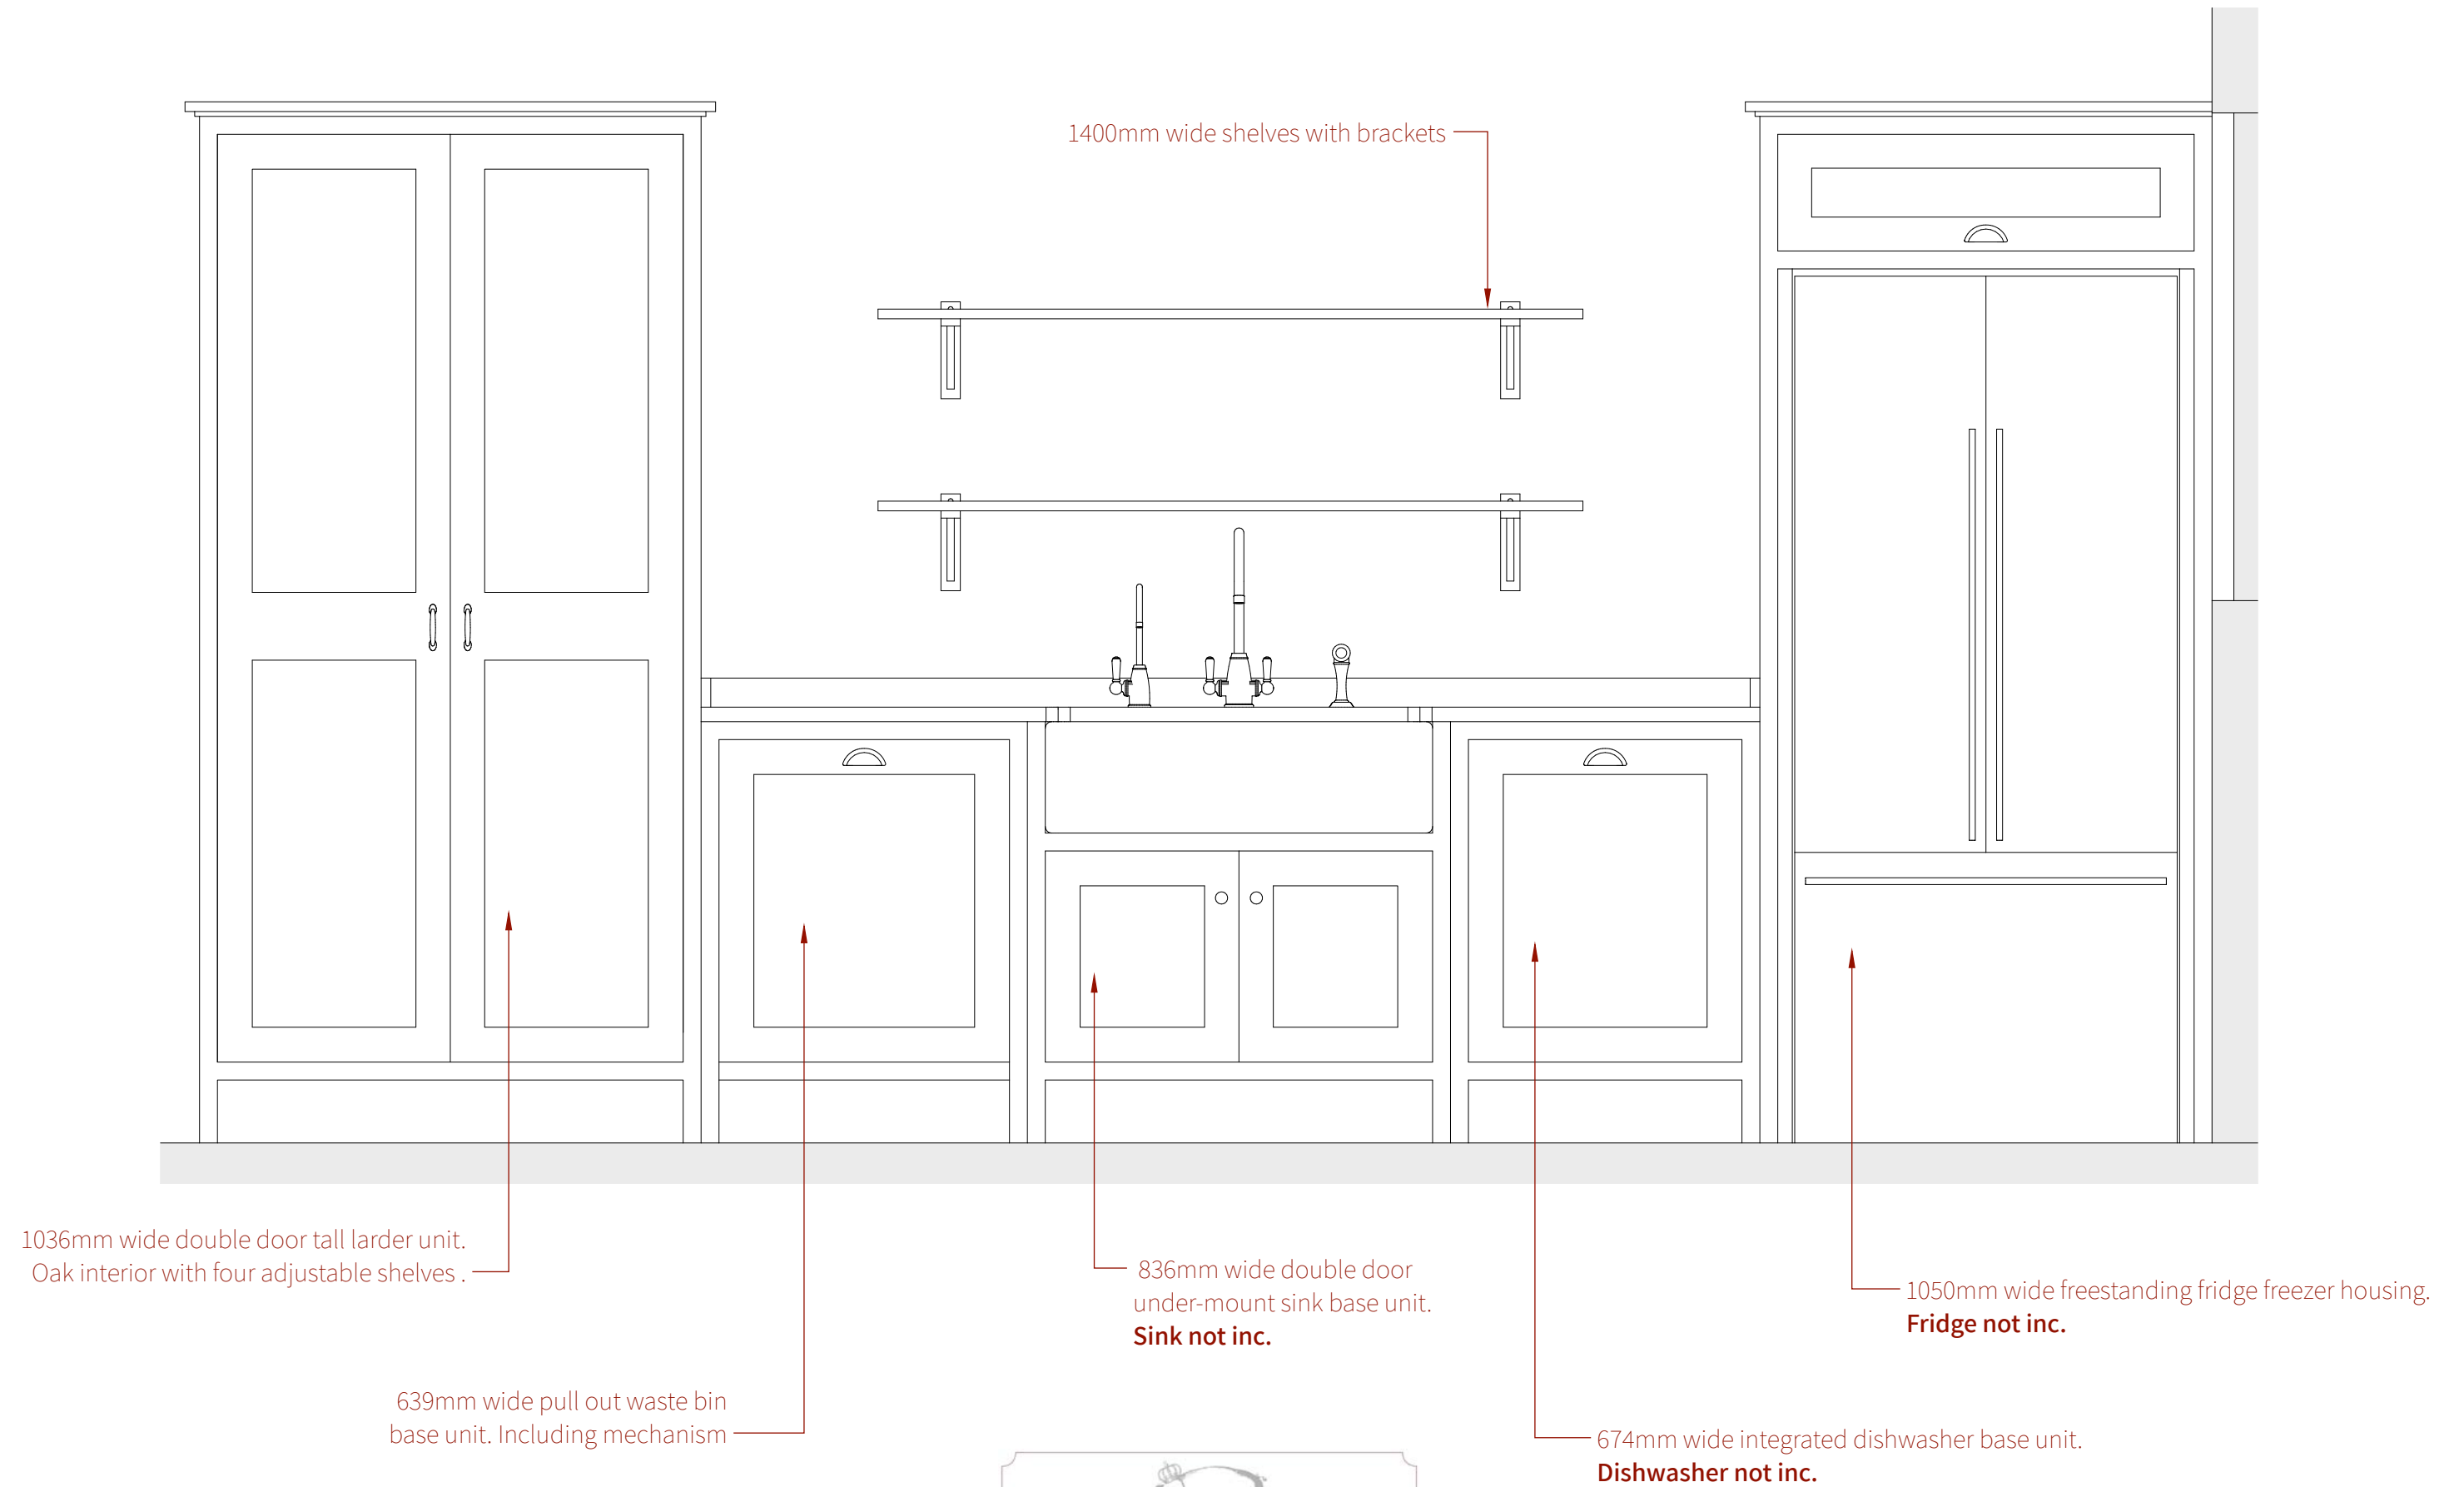

Beautifully simple, Simply beautiful.

KINGHAM SHAKER

KINGHAM SHAKER

Fine English Furniture by
CHARLIE KINGHAM

Beautifully simple, Simply beautiful.

KINGHAM SHAKER

636mm wide single door base unit.
Oak interior with adjustable shelf.

636mm wide open base unit.
Oak interior with adjustable shelf.

636mm wide single door base unit.
Oak interior with adjustable shelf.

Chamfered corner posts x5

636mm wide pastry bench
with two shelves

636mm wide single door base unit.
Oak interior with adjustable shelf.

636mm wide open base unit.
Oak interior with adjustable shelf.

636mm wide single door base unit.
Oak interior with adjustable shelf.

V-groove end panels.

Fine English Furniture by
CHARLIE KINGHAM

Beautifully simple, Simply beautiful.