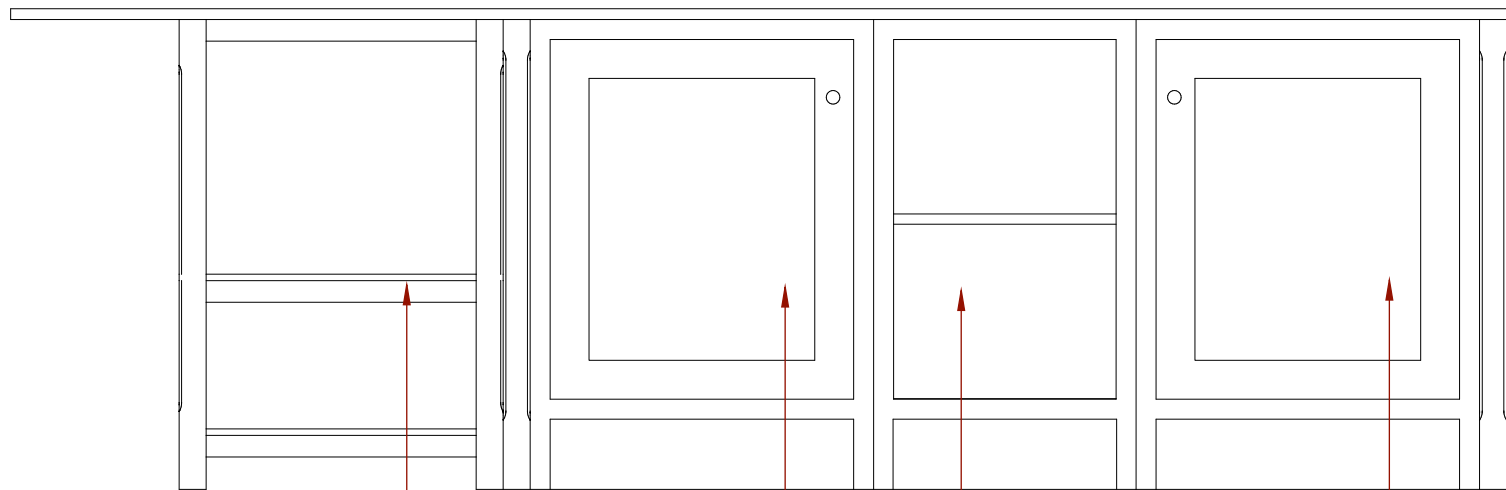

Beautifully simple, Simply beautiful.

KINGHAM SHAKER

KINGHAM SHAKER

Fine English Furniture by
CHARLIE KINGHAM

Beautifully simple, Simply beautiful.

KINGHAM SHAKER

636mm wide single door base unit.
Oak interior with adjustable shelf.

636mm wide open base unit.
Oak interior with adjustable shelf.

636mm wide single door base unit.
Oak interior with adjustable shelf.

Chamfered corner posts x5

636mm wide pastry bench
with two shelves

636mm wide single door base unit.
Oak interior with adjustable shelf.

636mm wide open base unit.
Oak interior with adjustable shelf.

636mm wide single door base unit.
Oak interior with adjustable shelf.

V-groove end panels.

Fine English Furniture by
CHARLIE KINGHAM

Beautifully simple, Simply beautiful.