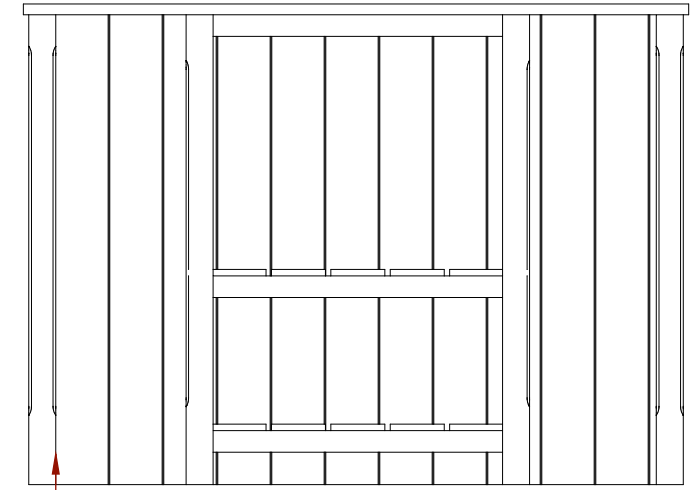

Beautifully simple, Simply beautiful.

KINGHAM SHAKER

KINGHAM SHAKER

Fine English Furniture by
CHARLIE KINGHAM

Beautifully simple, Simply beautiful.

KINGHAM SHAKER

636mm wide single door base unit.
Oak interior with adjustable shelf.

636mm wide open base unit.
Oak interior with adjustable shelf.

636mm wide single door base unit.
Oak interior with adjustable shelf.

Chamfered corner posts x5

636mm wide pastry bench
with two shelves

636mm wide single door base unit.
Oak interior with adjustable shelf.

636mm wide open base unit.
Oak interior with adjustable shelf.

636mm wide single door base unit.
Oak interior with adjustable shelf.

V-groove end panels.

Fine English Furniture by
CHARLIE KINGHAM

Beautifully simple, Simply beautiful.