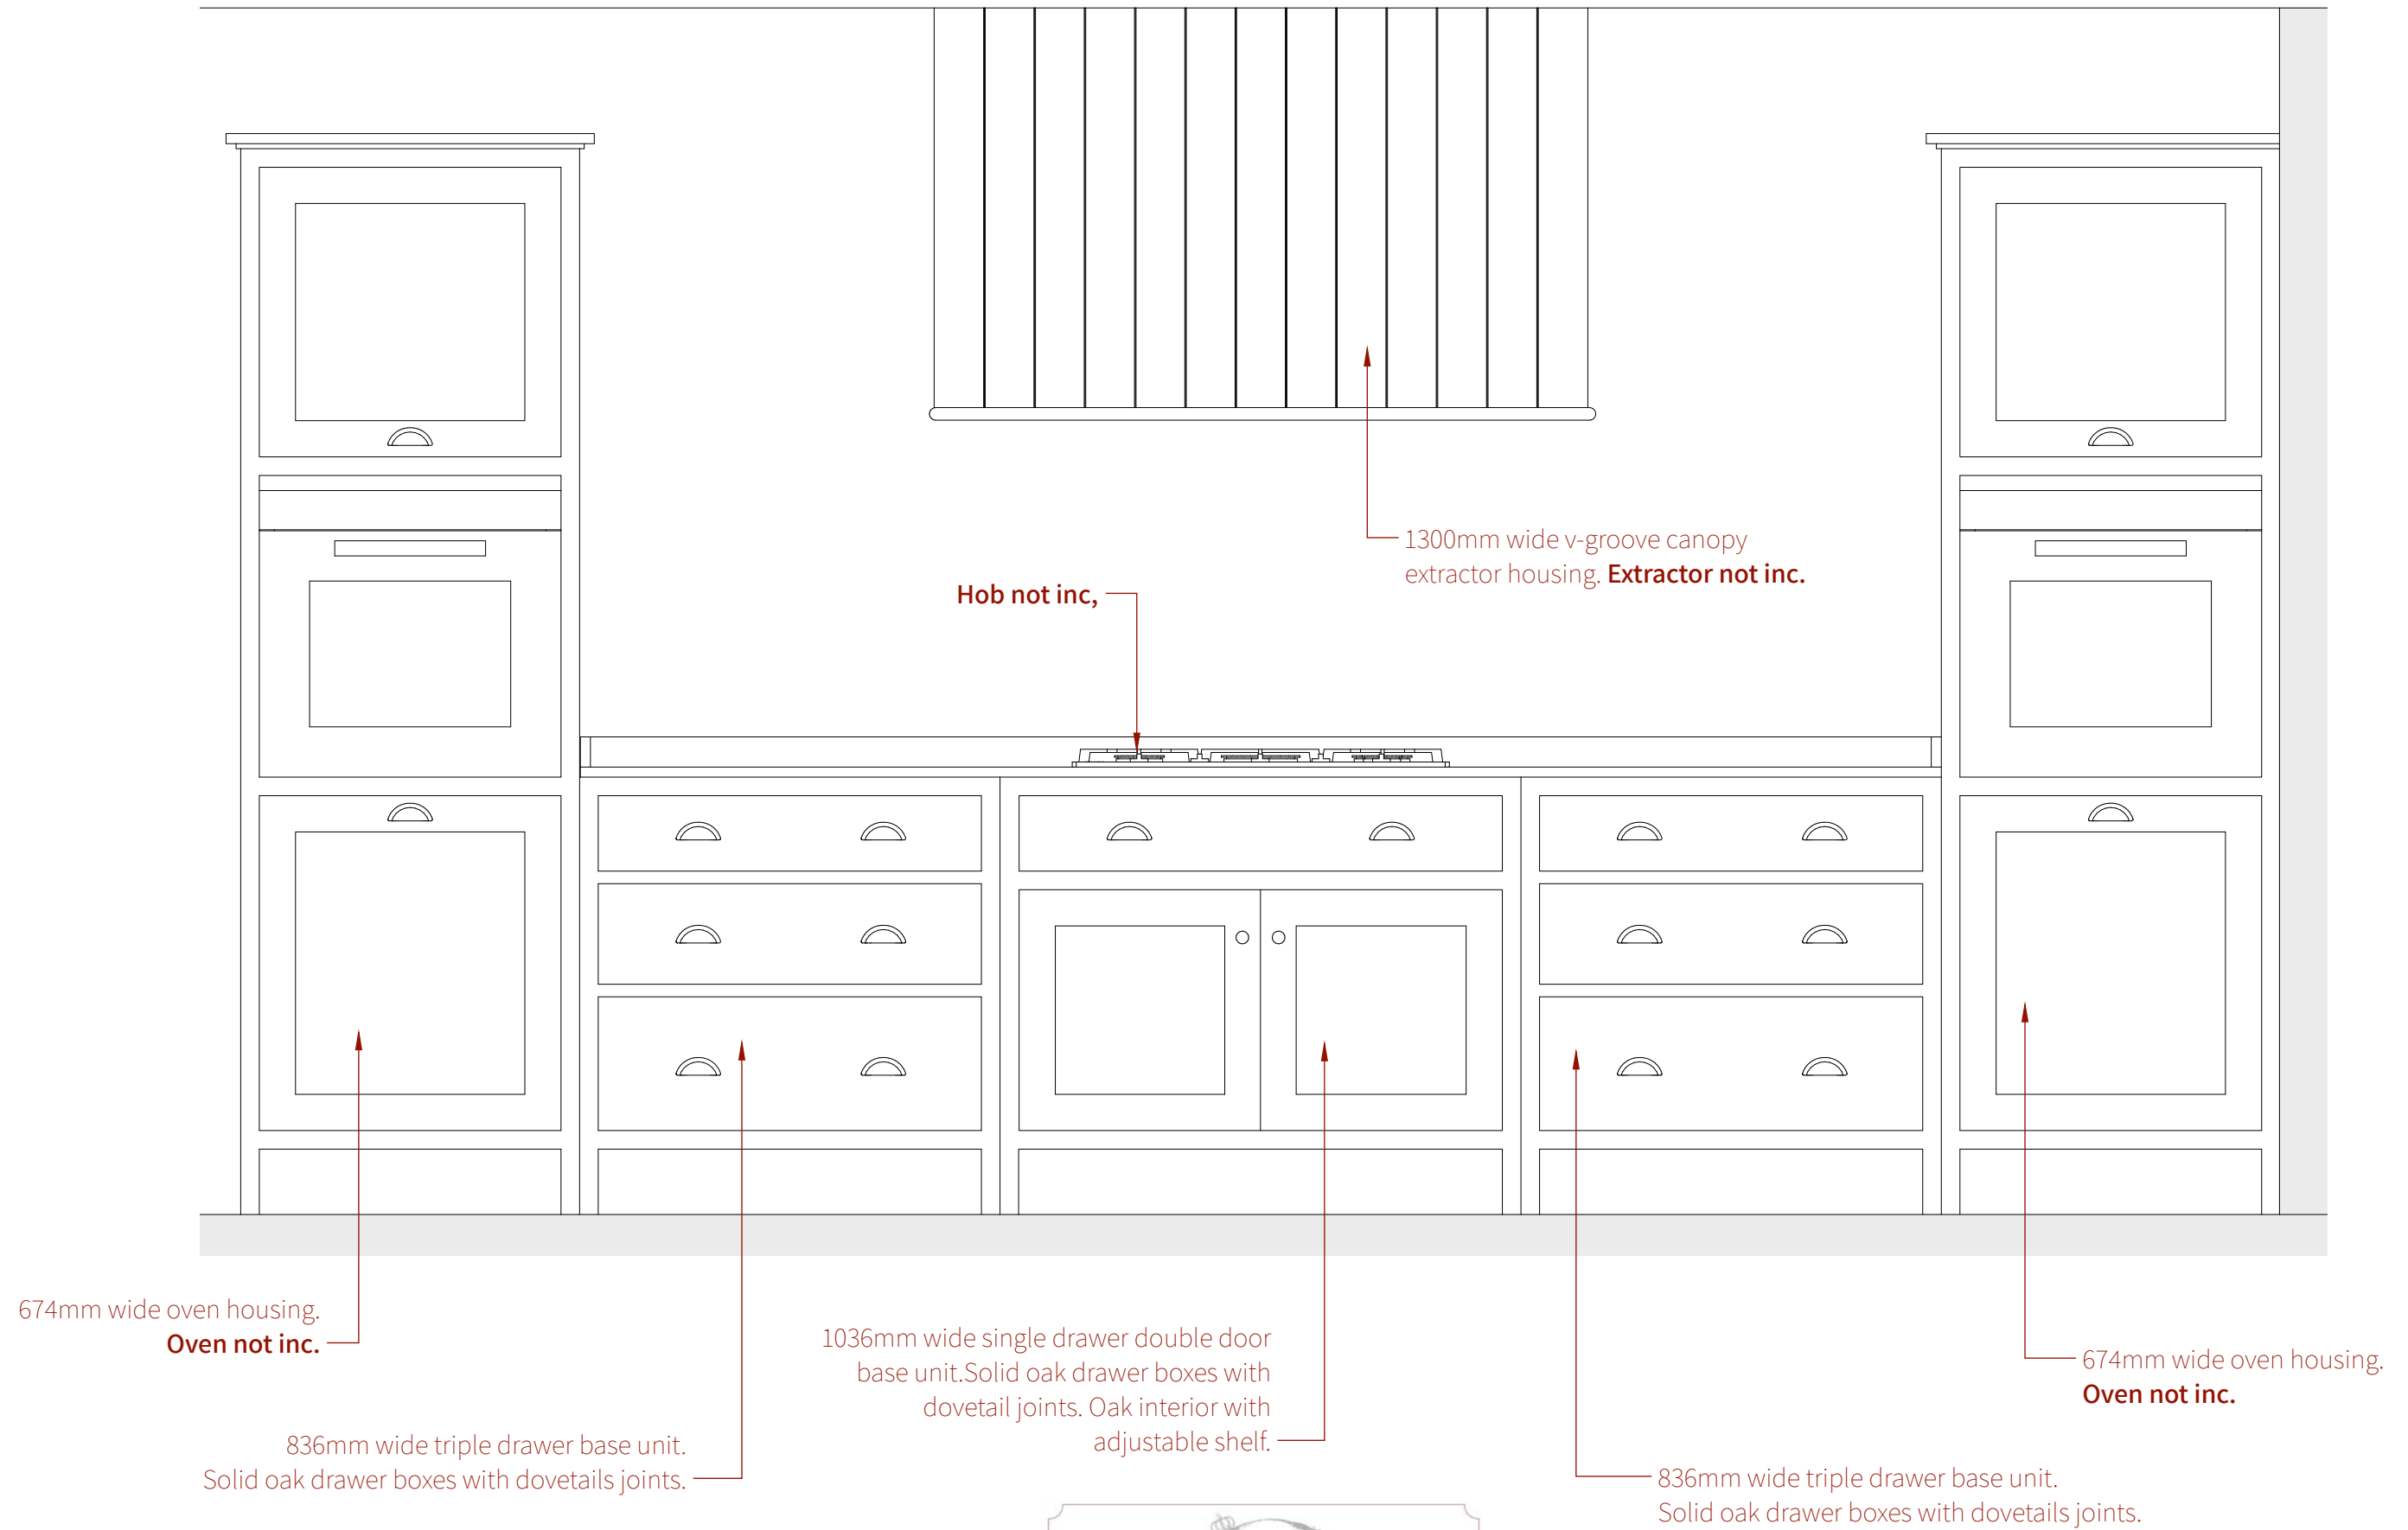

KINGHAM SHAKER