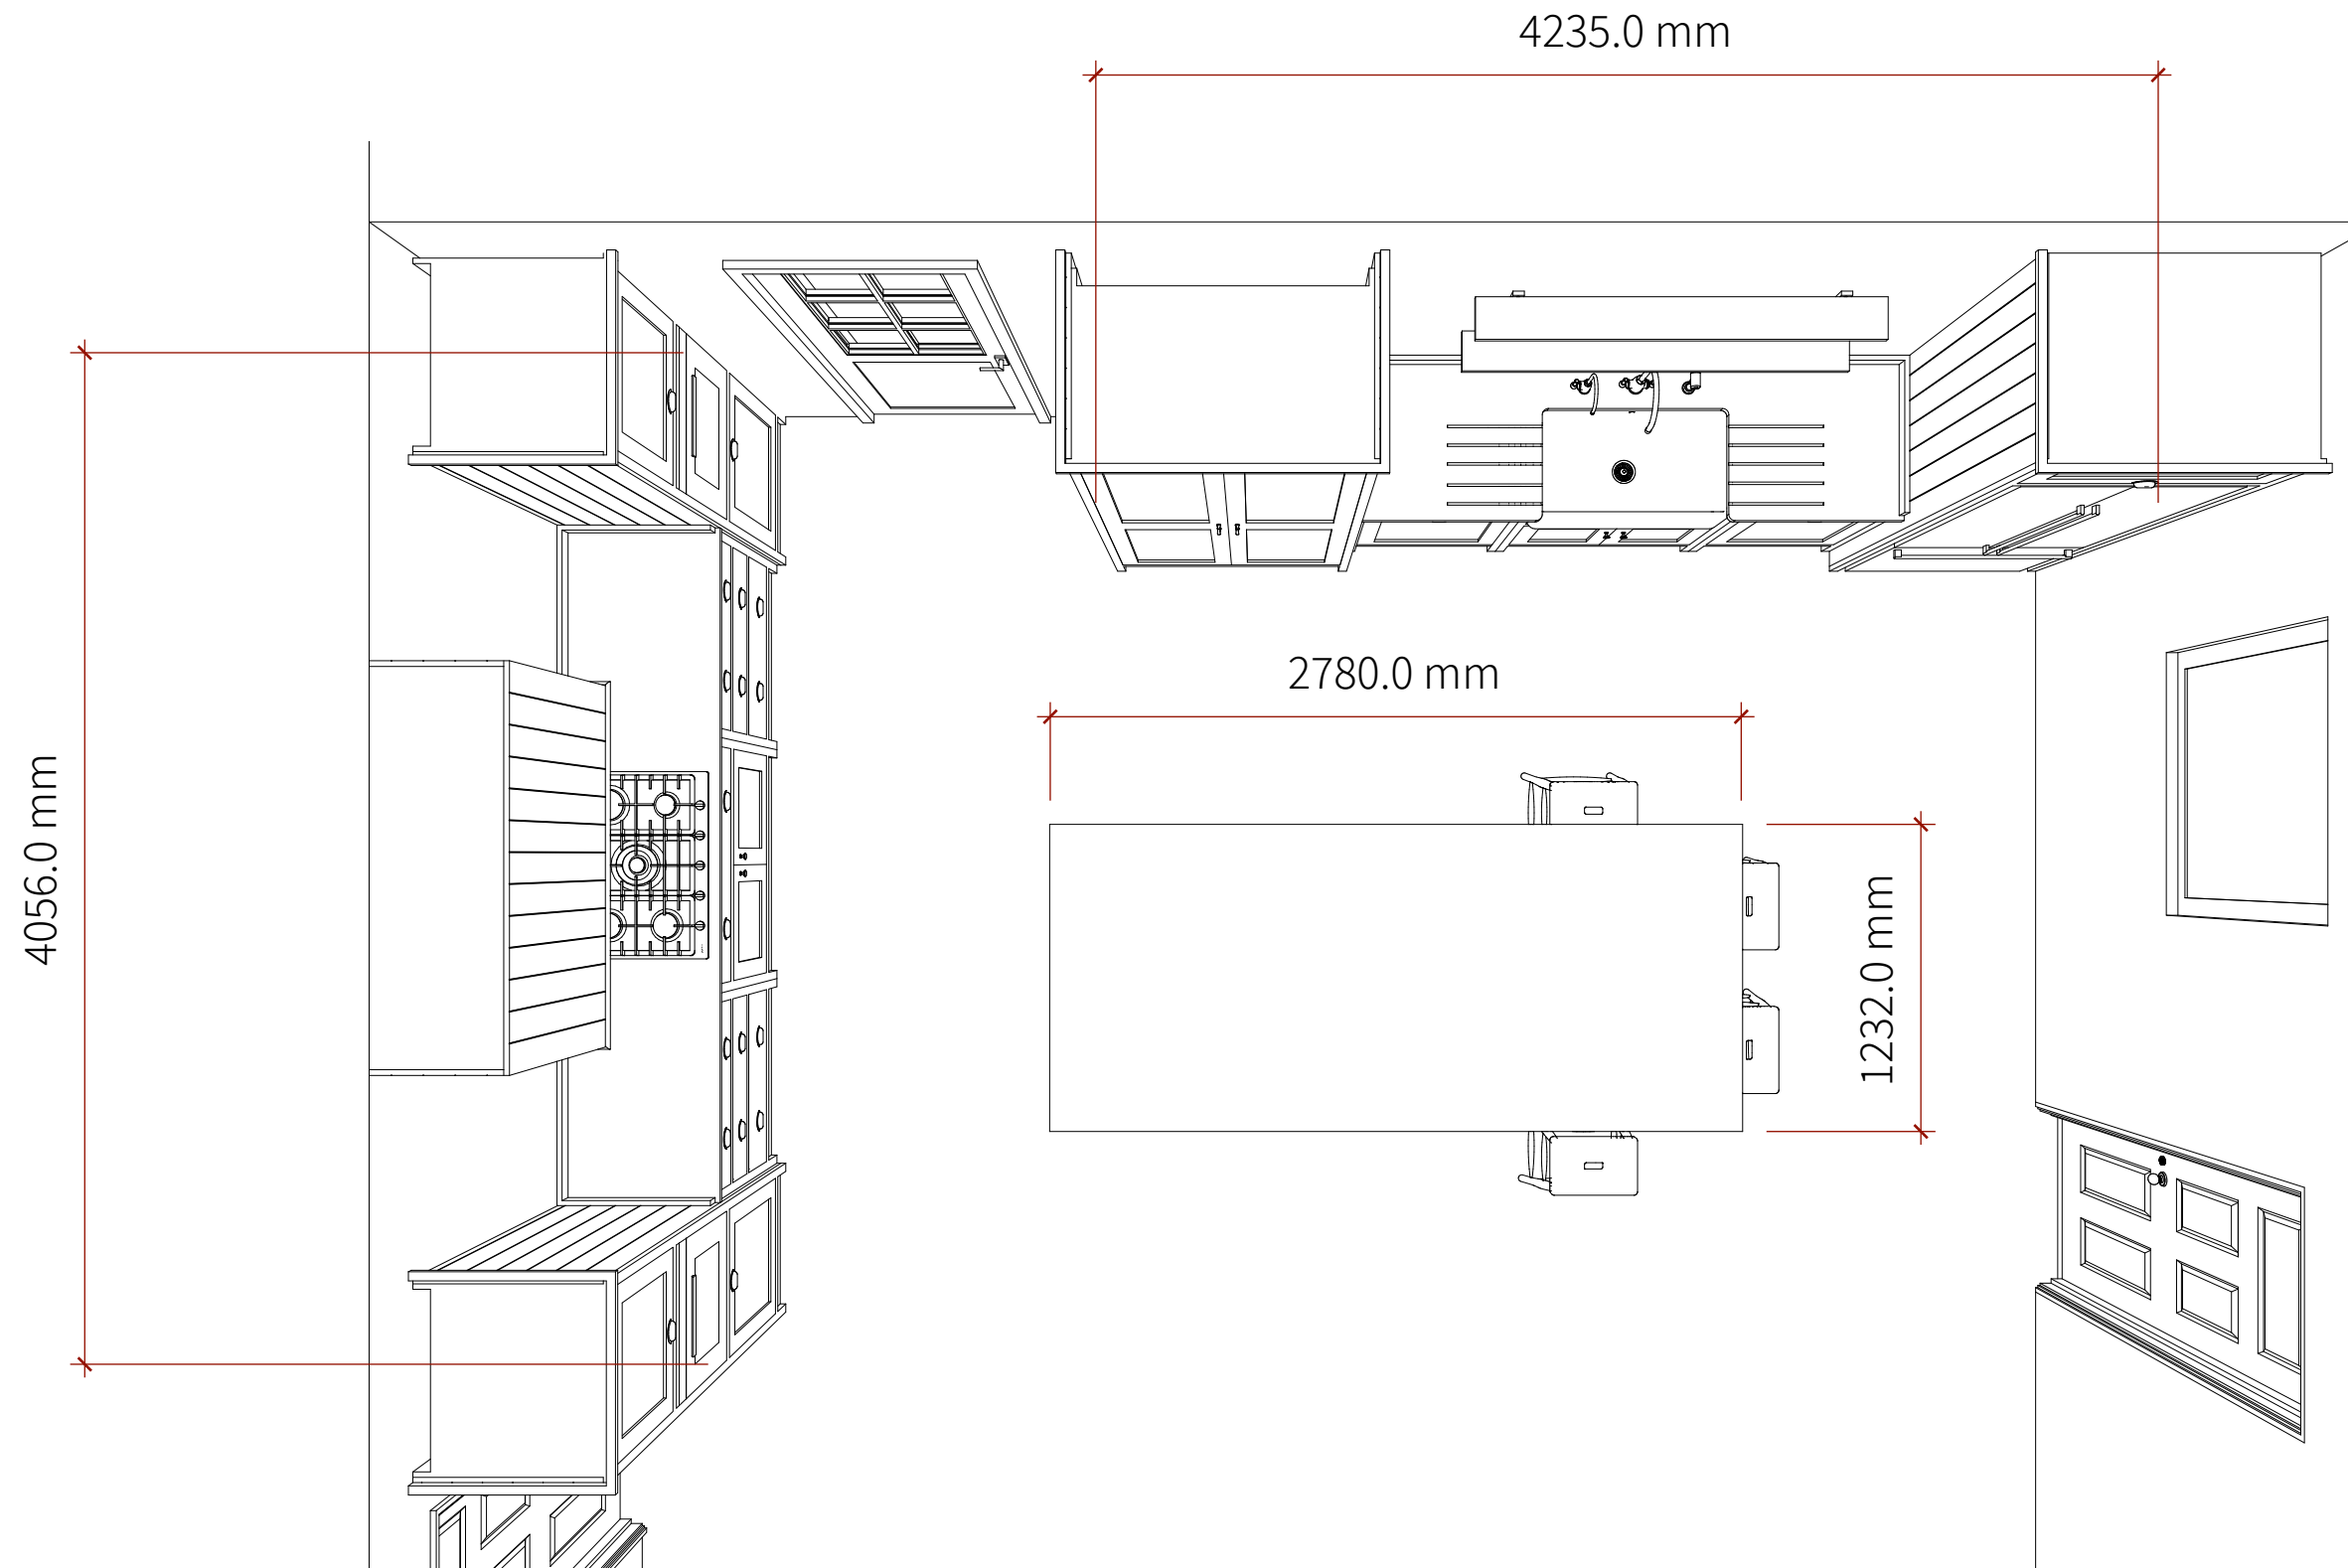

KINGHAM SHAKER

Fine English Furniture by
CHARLIE KINGHAM

Beautifully simple, Simply beautiful.