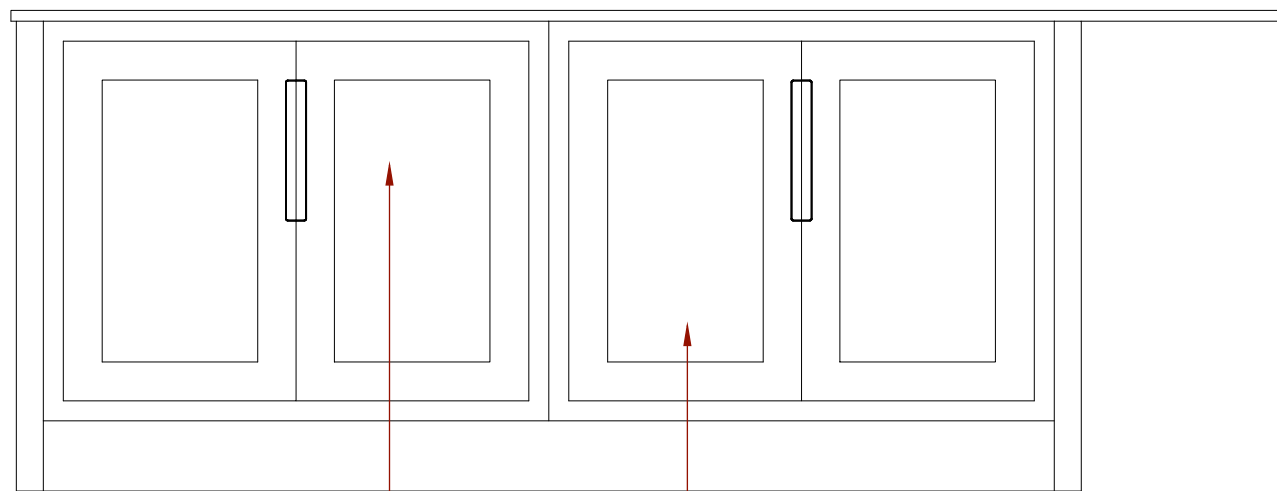

674mm wide integrated fridge tall unit.
Fridge not inc.

636mm wide single door base unit
with adjustable shelf.

Oven not inc.

636mm wide single door base unit
with adjustable shelf.

Fine English Furniture by
CHARLIE KINGHAM

STUDIO CK

936mm wide open base unit.
Oak interior with adjustable shelf.

Chamfered corner posts x5

936mm wide double door base unit.
Oak interior with adjustable shelf.

936mm wide double door base unit.
Oak interior with adjustable shelf.