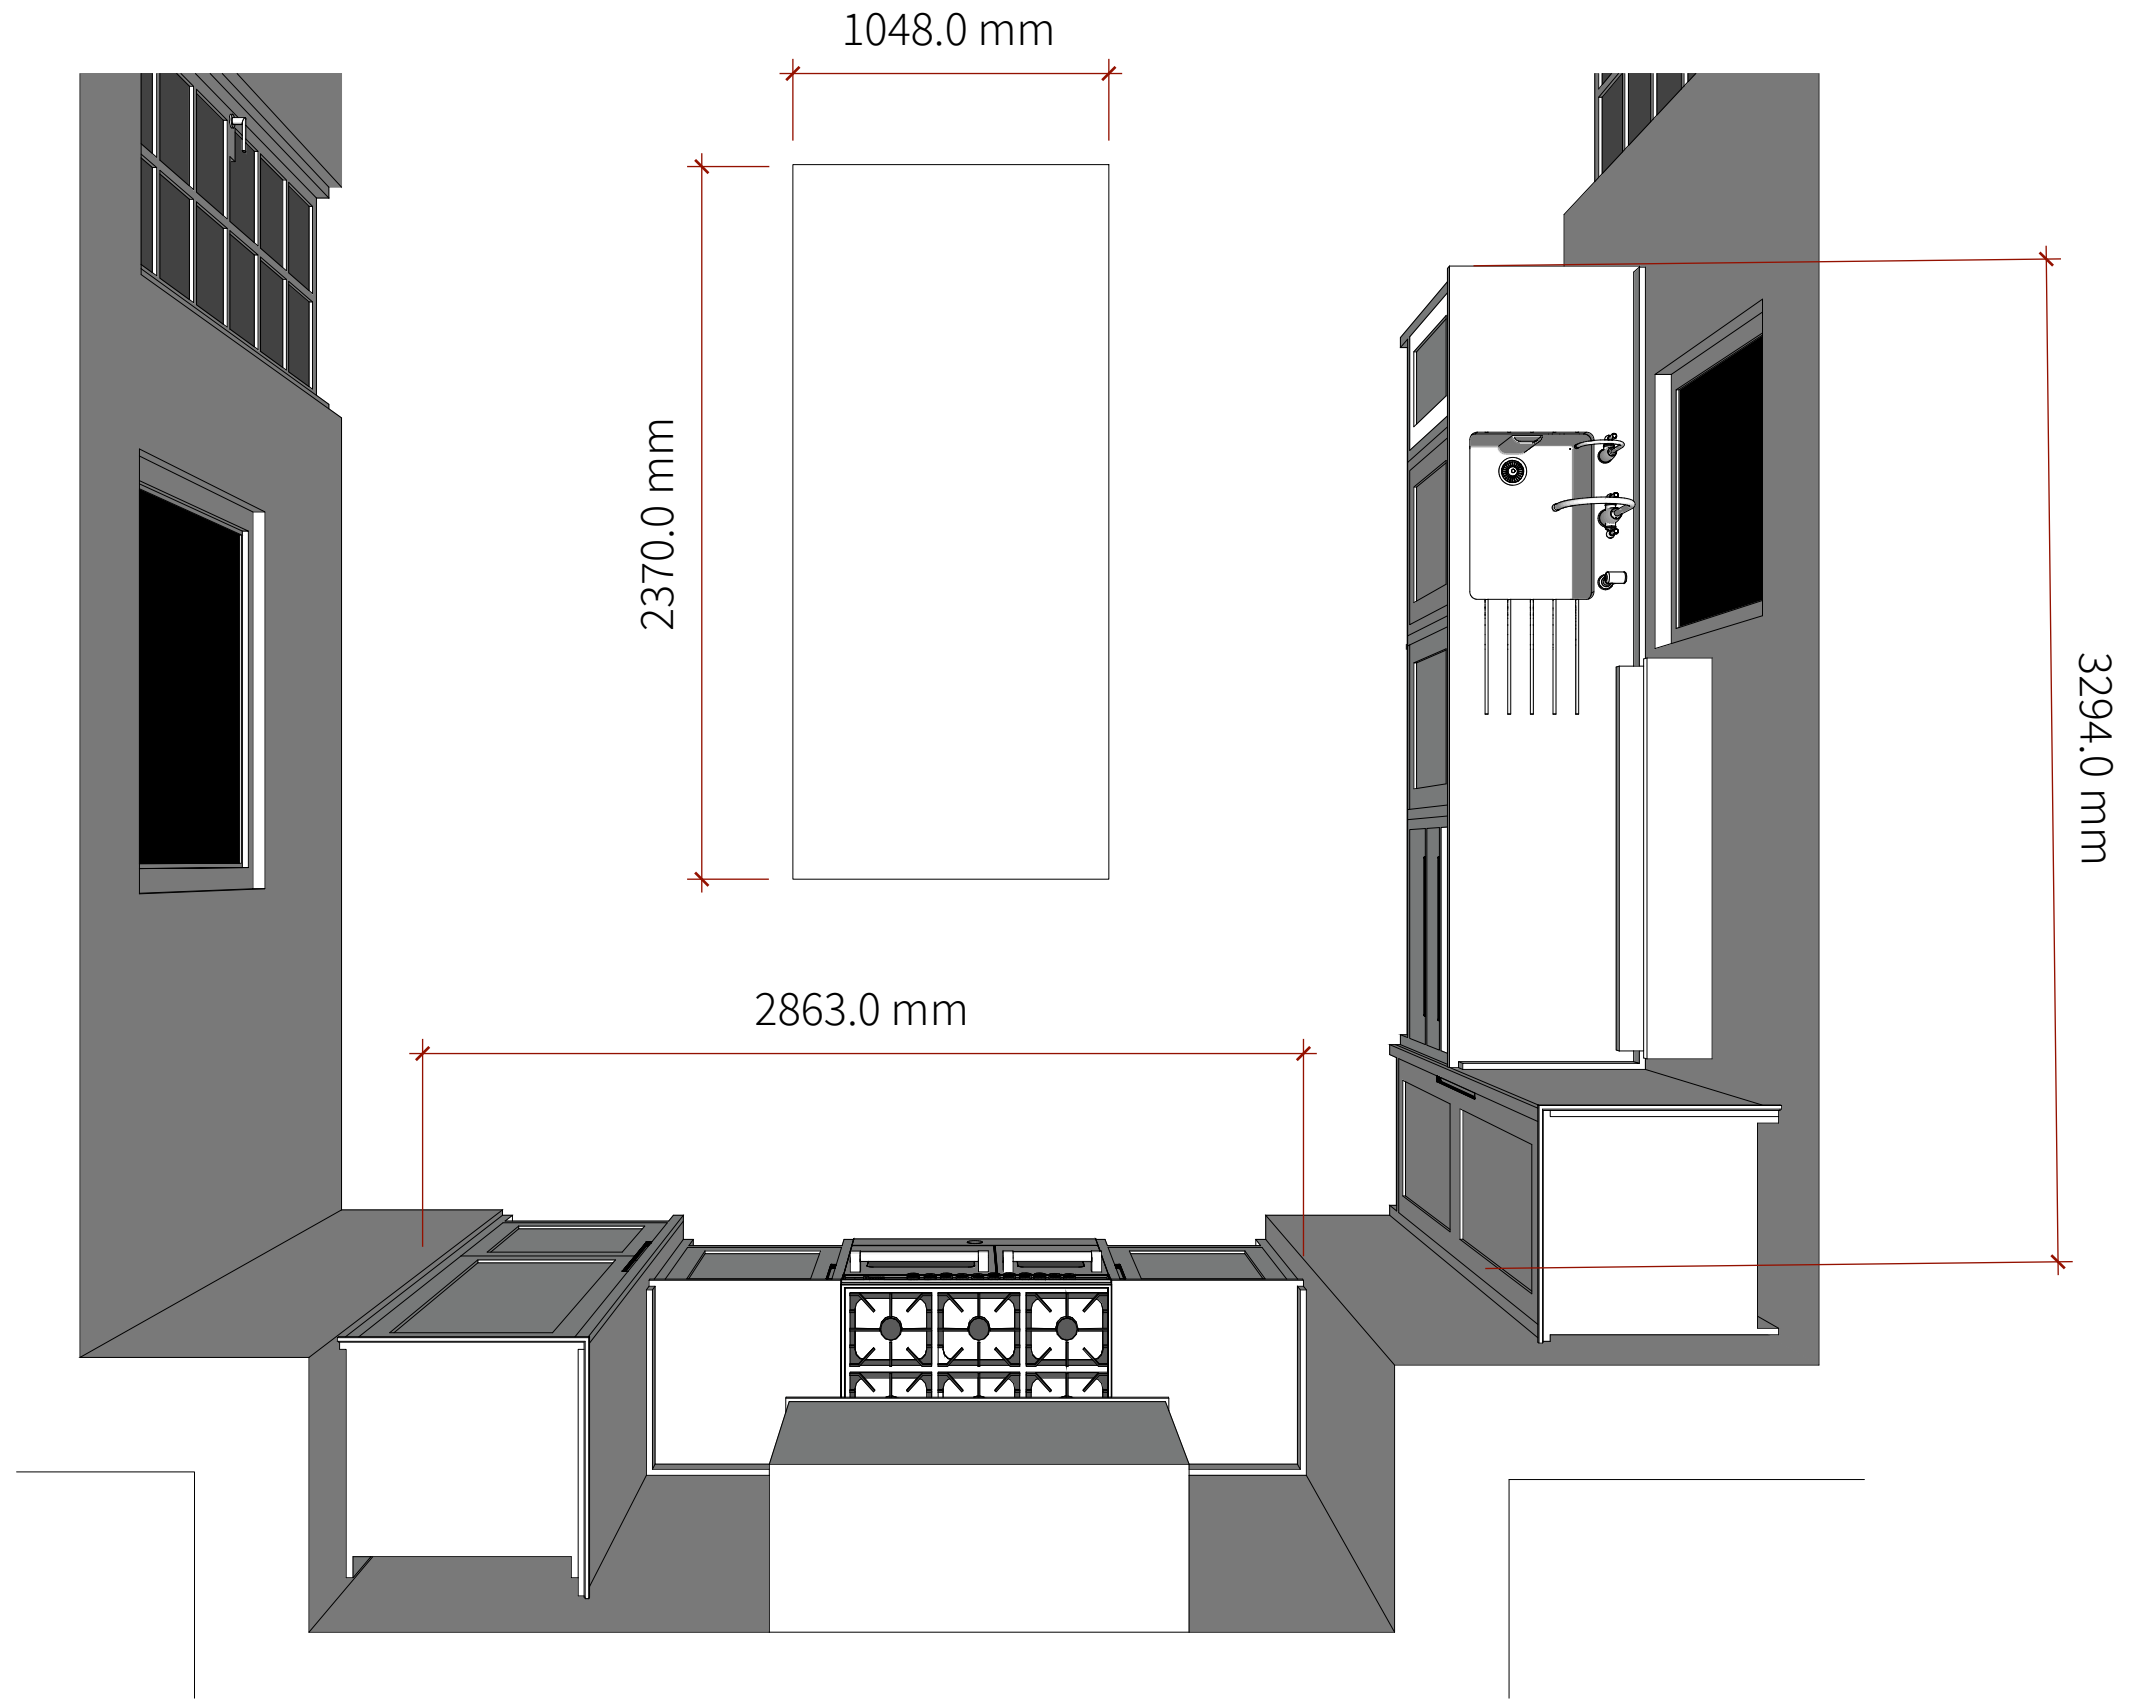

STUDIO CK

Fine English Furniture by
CHARLIE KINGHAM

Beautifully simple, Simply beautiful.